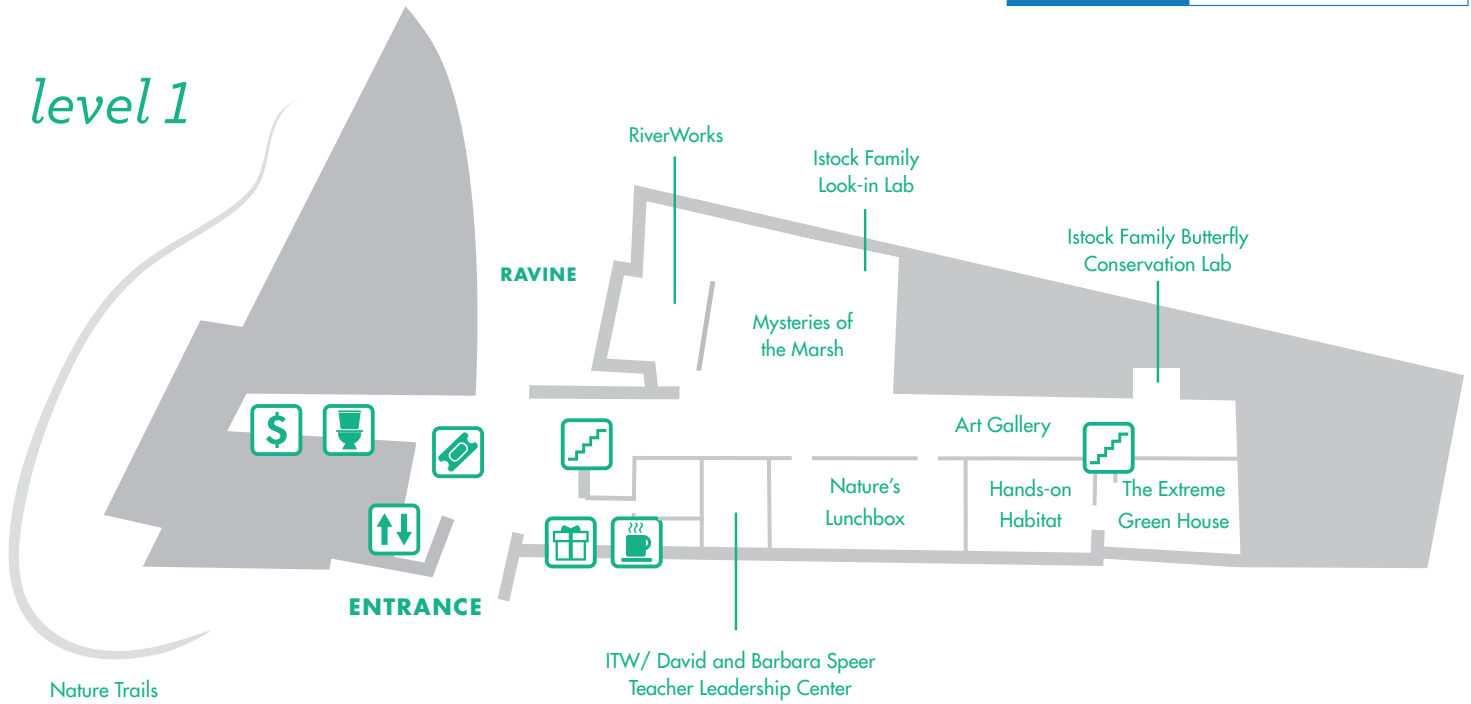

museum map

level 1

level 2

level 3 (not pictured): Micole Birdwalk • Rooftop Garden • •

key

- FRONT DESK
- STAIRS
- BATHROOM
- ELEVATOR
- MUSEUM STORE
- CAFÉ
- ATM