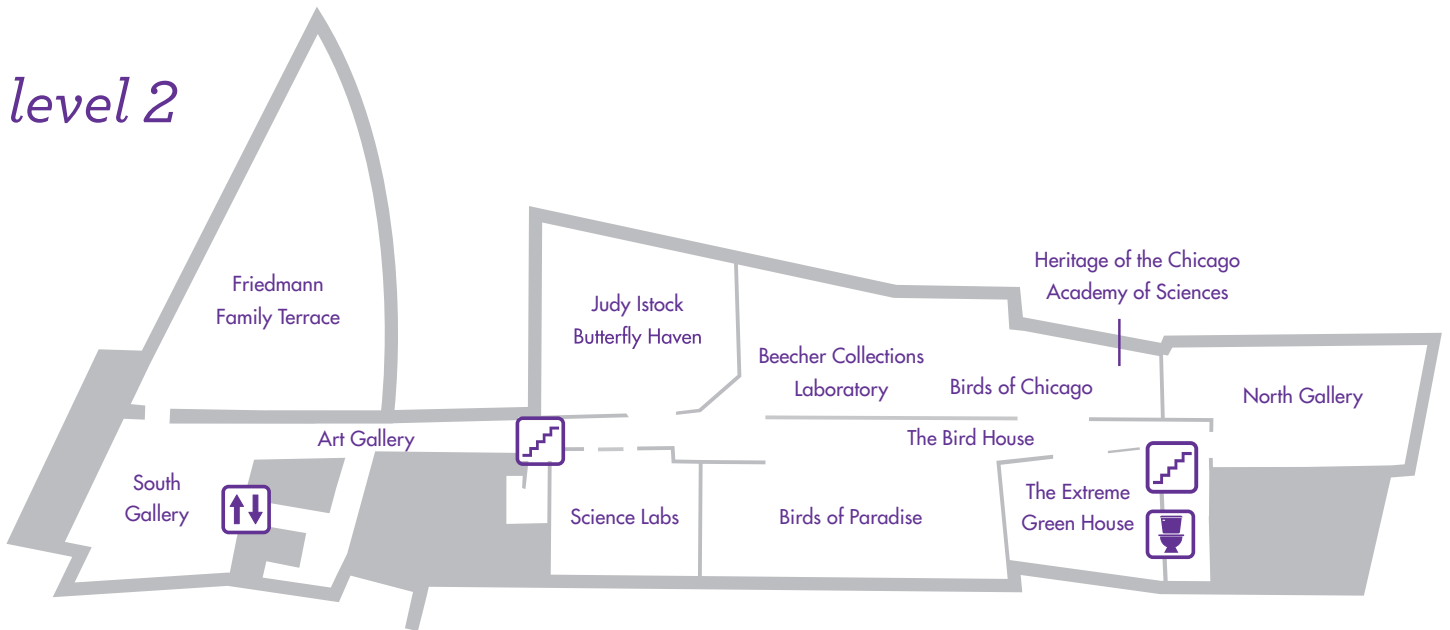

museum map

level 1

level 2

level 3 (not pictured): Micole Birdwalk • Rooftop Garden • •

key

- FRONT DESK
- STAIRS
- BATHROOM
- ELEVATOR
- MUSEUM STORE
- CAFÉ
- ATM