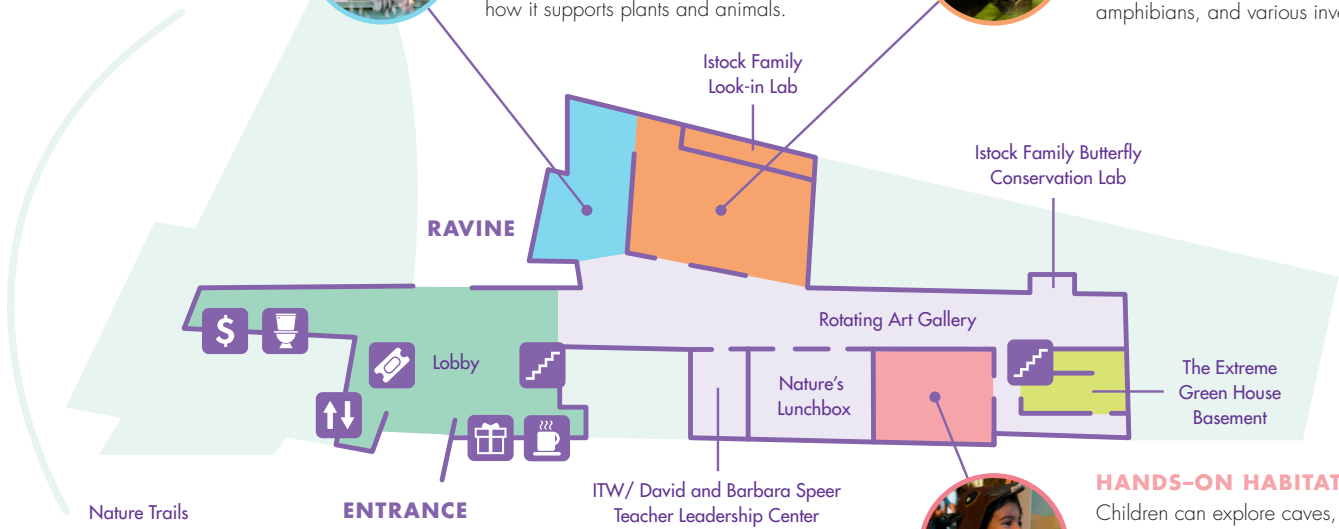

museum map

level 1

RIVERWORKS

Build dams, control water turbines, and change the flow of the river as you learn about Chicago's waterway system and how it supports plants and animals.

MYSTERIES OF THE MARSH

Explore seven different types of wetlands you can find near your home and examine the Museum's living collection of reptiles, amphibians, and various invertebrates.

HANDS-ON HABITAT

Children can explore caves, a beaver lodge, and a two story interactive tree in this playground experience. Intended for children age seven and under only.

Take a stroll through Illinois ecology in recreated native prairie, savanna, and dune ecosystems complete with authentic sounds and preserved animals.

level 3

Micole Birdwalk • Rooftop Garden
Gender-neutral restrooms • Elevator

LEGEND:

Front Desk

Stairs

Restroom

Elevator

Museum Store

Café

ATM