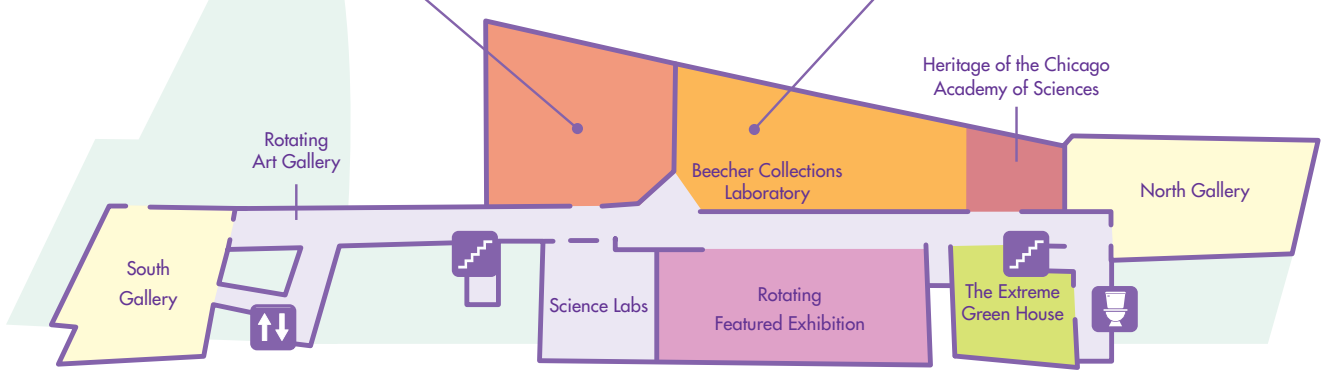

Explore seven different types of wetlands you can find near your home and examine the Museum's living collection of reptiles, amphibians, and various invertebrates.

HANDS-ON HABITAT

Children can explore caves, a beaver lodge, and a two story interactive tree in this playground experience. Intended for children age seven and under only.

level 2

JUDY ISTOCK BUTTERFLY HAVEN

Immerse yourself in our internationally renowned signature 2,700 square foot tropical greenhouse filled with exotic birds and more than 1,000 soaring butterflies.

WILDERNESS WALK

Take a stroll through Illinois ecology in recreated native prairie, savanna, and dune ecosystems complete with authentic sounds and preserved animals.

level 3

Micole Birdwalk • Rooftop Garden
Gender-neutral restrooms • Elevator

LEGEND:

Front Desk

Stairs

Restroom

Elevator

Museum Store

Café

ATM